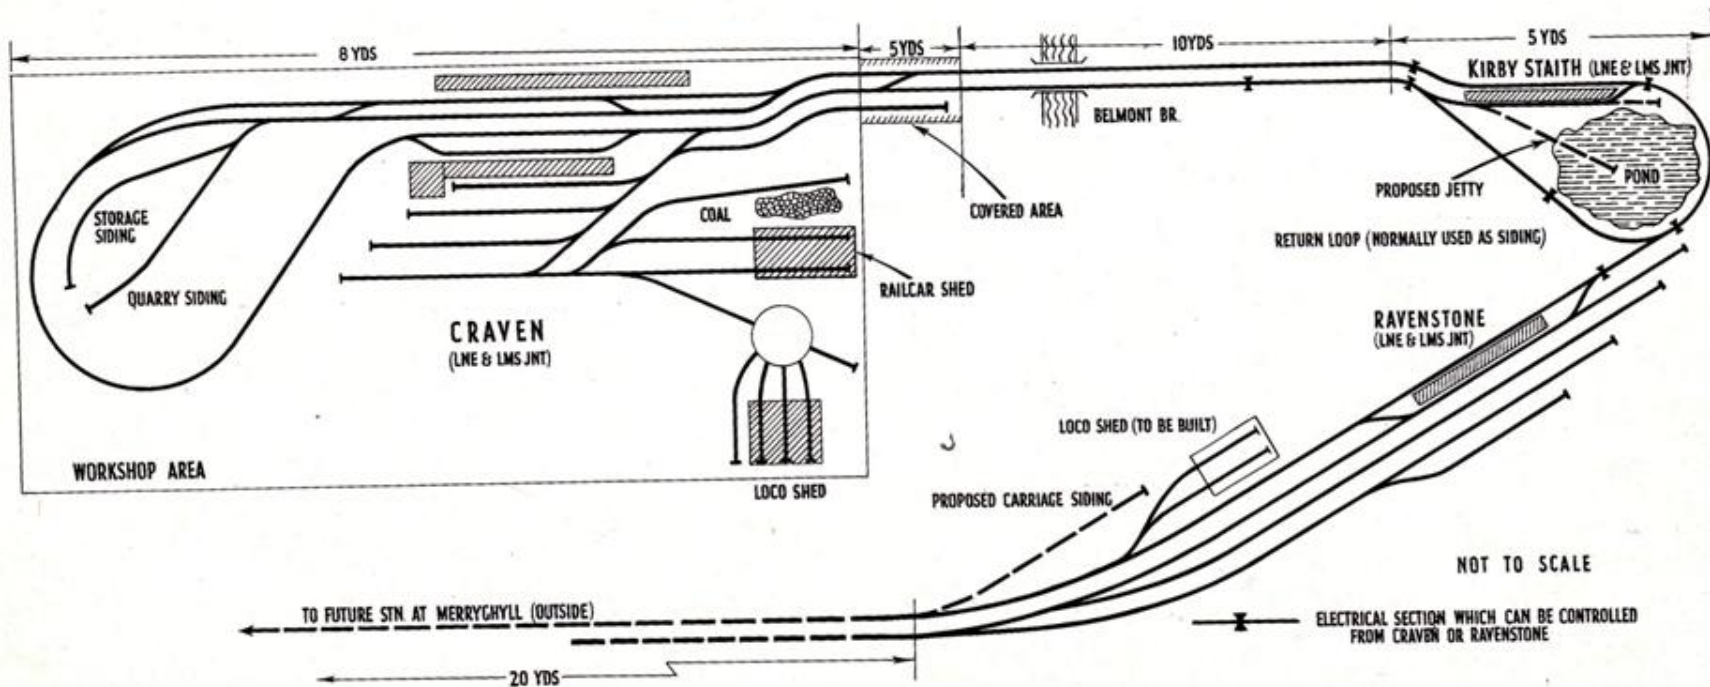

KIRBY STAITH

Goods Shed

Camping
Coaches

Craven to Kirby Staith
25 yards

Loop

Jetty

Pond

10 yards

RAVENSTONE

8 x 5 shed

Future to Merrygill Quarries
15 yards

CRAVEN C

NO TO DMV

DEWAT'S

LMS

1000

LAST TRAIN RAN
MAY 2008