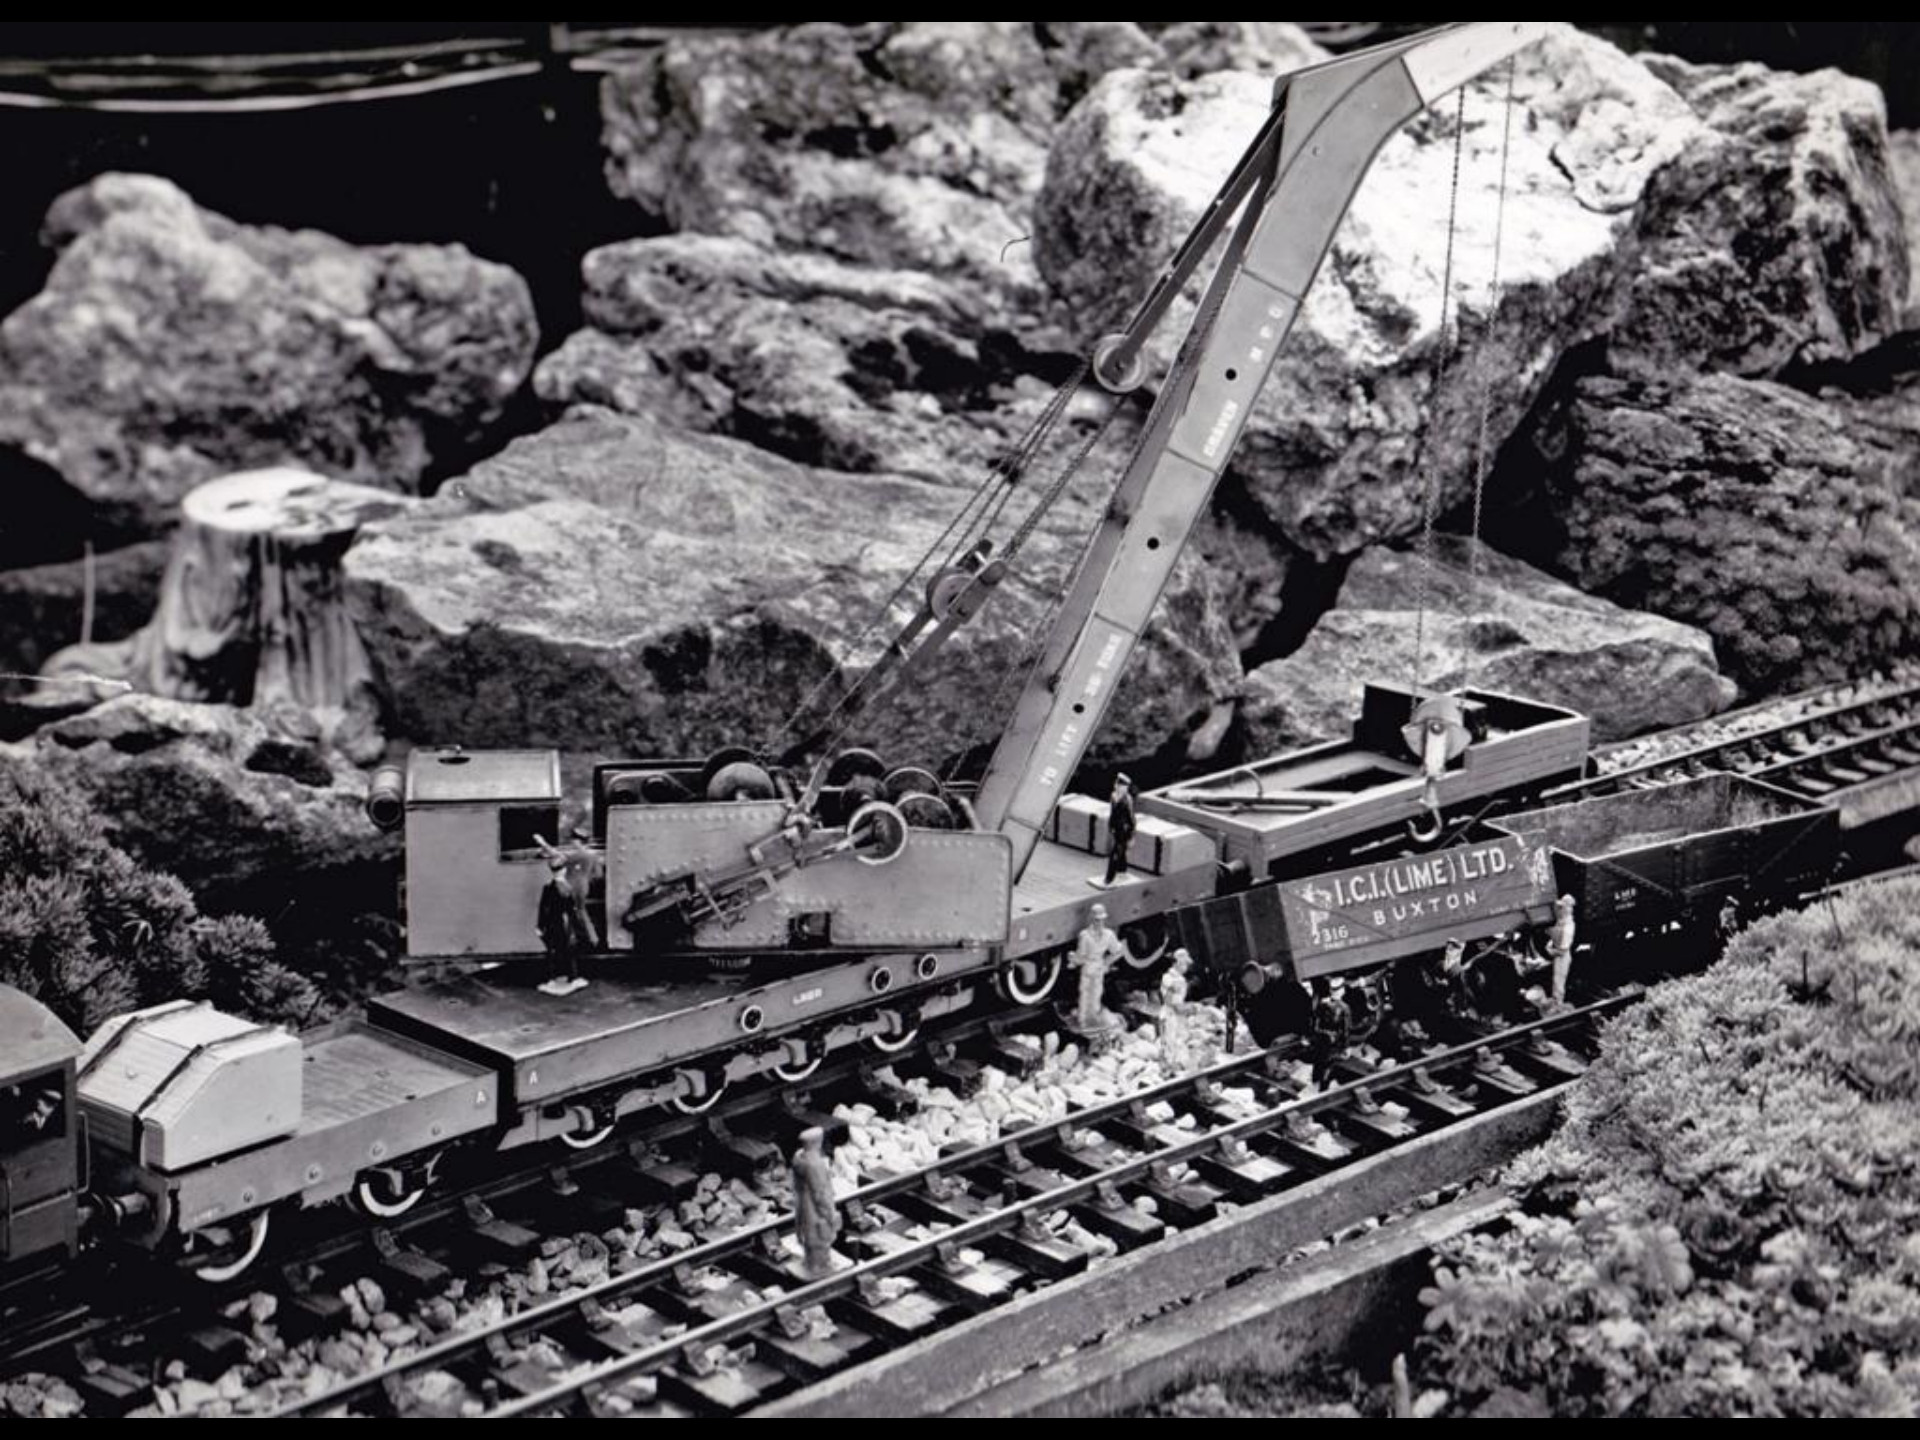

Model Railways

August 1980 50p

U.S.A. & Canada \$2.25

MAR HOBBY
MAGAZINE

**Garden Railways
The Herbaceous
Tracklayer
Craven to
Ravenstone**

CRAVEN

10

Kirby
Staith

Platform

Goods &
Passenger
Sidings

Platform

Goods
Yard

Loco Depot

24' x 8' Garage

Bench

To
Craven

LAST TRAIN RAN
MAY 2008