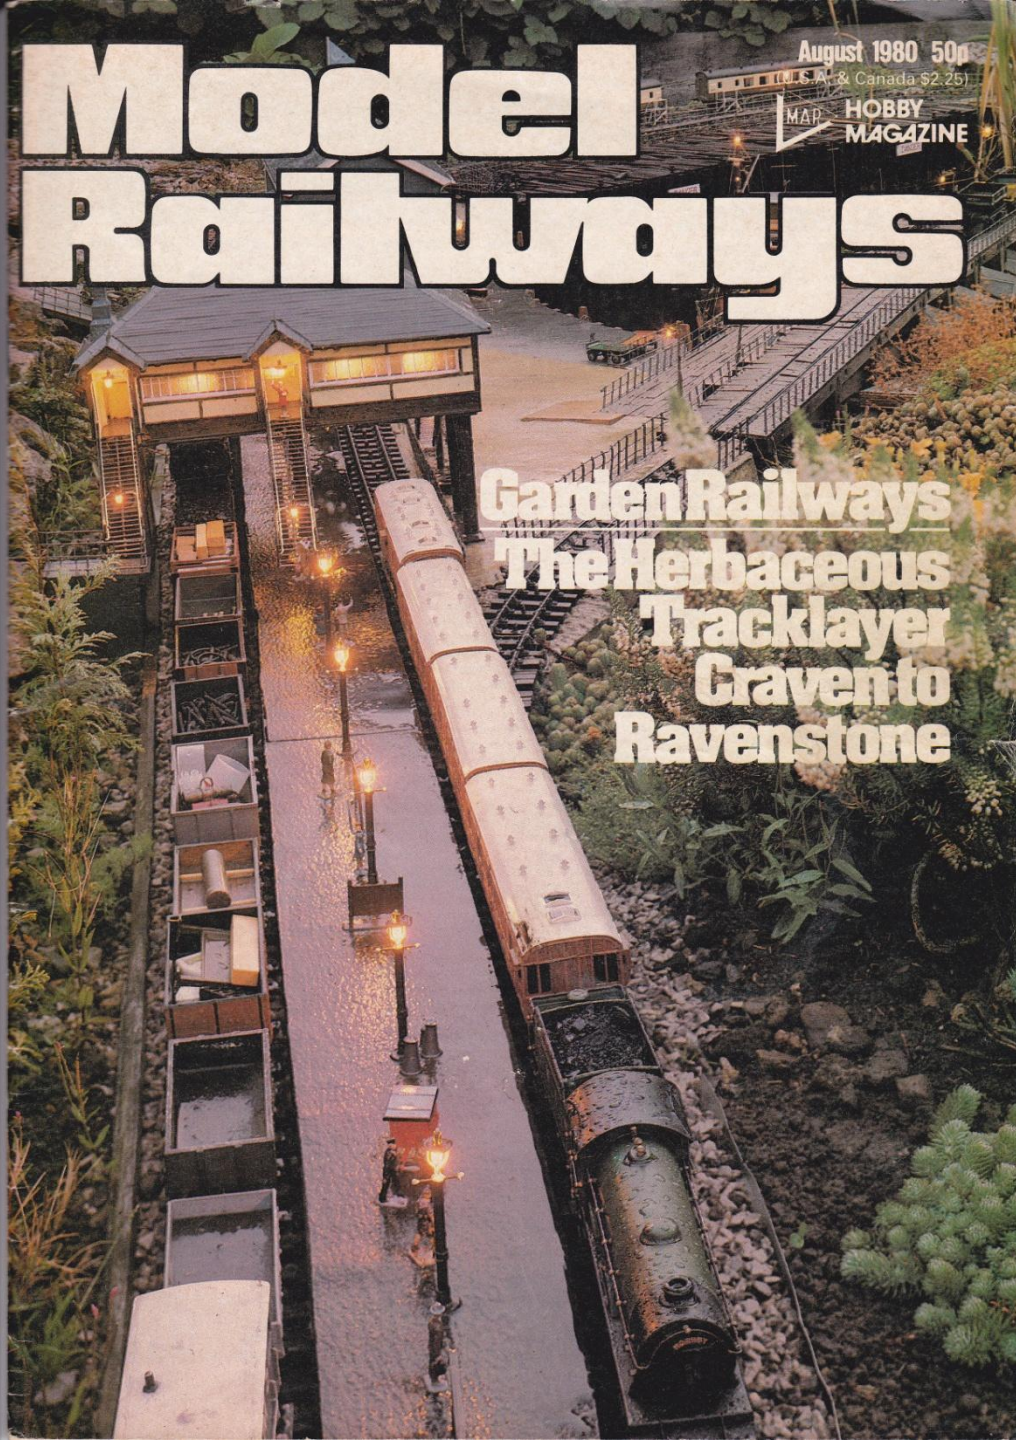

U.S.A. & Canada \$2.25

M.A.P.

HOBBY
MAGAZINE

**Garden Railways
The Herbaceous
Tracklayer
Craven to
Ravenstone**

August 1980 50p
U.S.A. & Canada \$2.25
MAP HOBBY
MAGAZINE

Model Railways

Garden Railways
The Herbaceous
Tracklayer
Craven to
Ravenstone