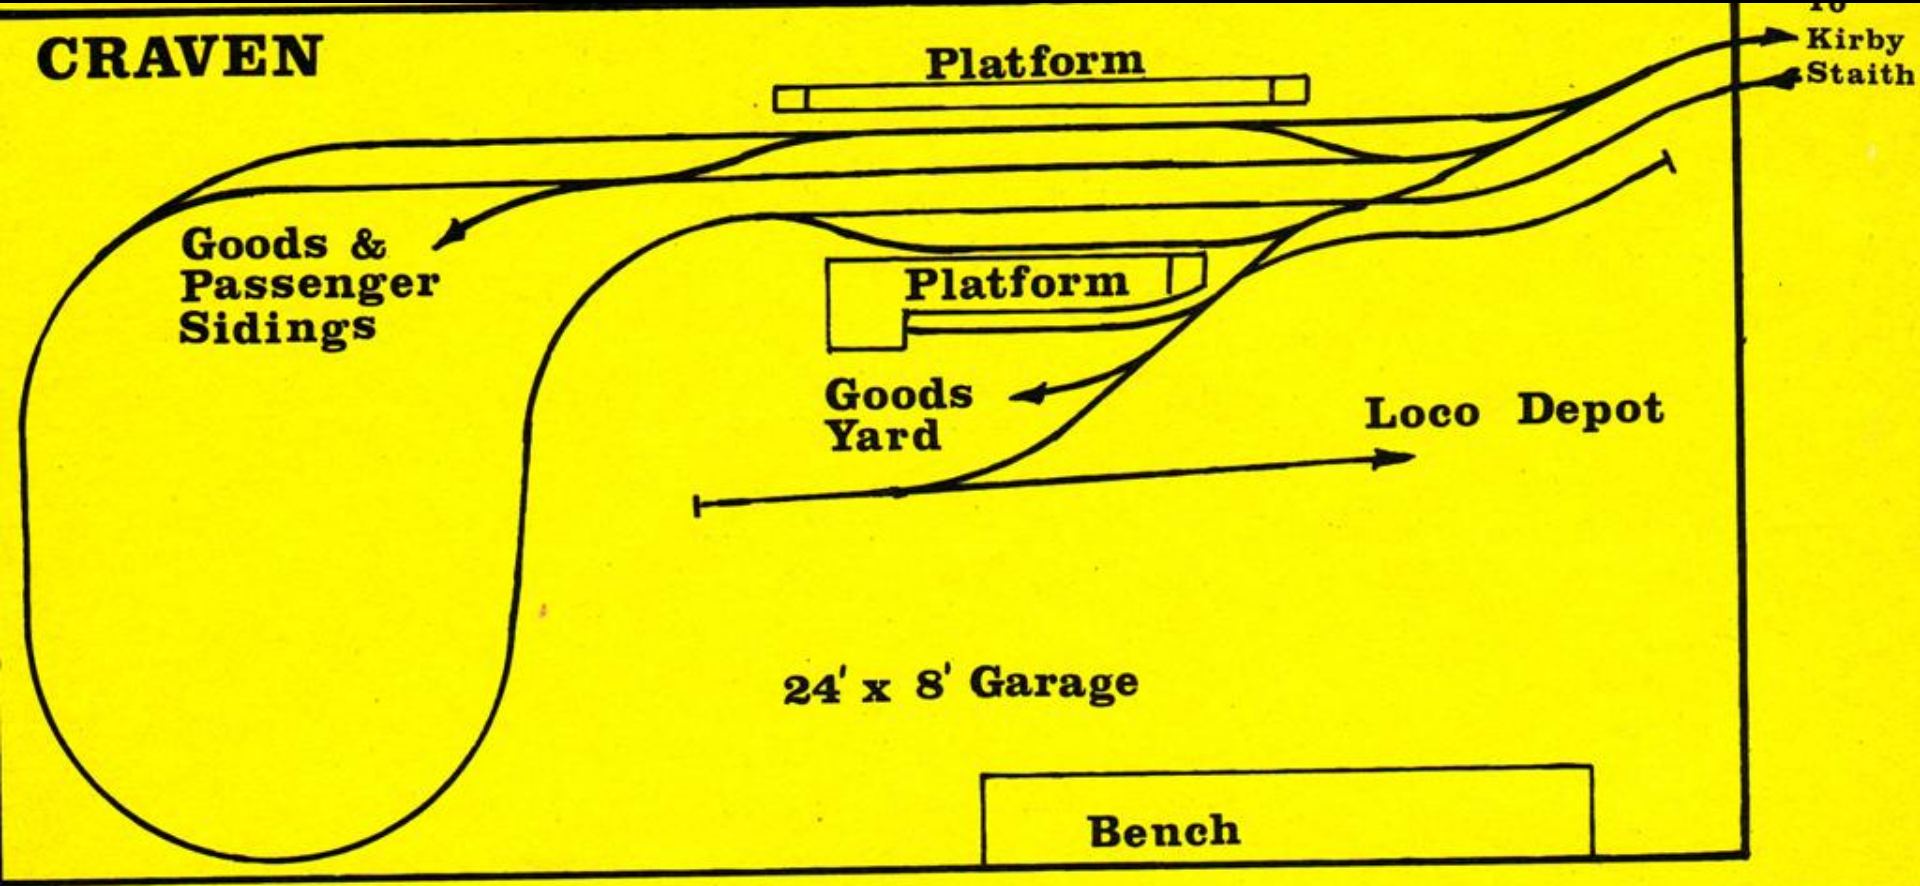

Platform

Goods &
Passenger
Sidings

Platform

Goods
Yard

Loco Depot

24' x 8' Garage

Bench

To
Craven

KIRBY STAITH

Goods Shed

Camping
Coaches

Craven to Kirby Staith
25 yards

Loop

Jetty

Pond

10 yards

LAST TRAIN RAN
MAY 2008