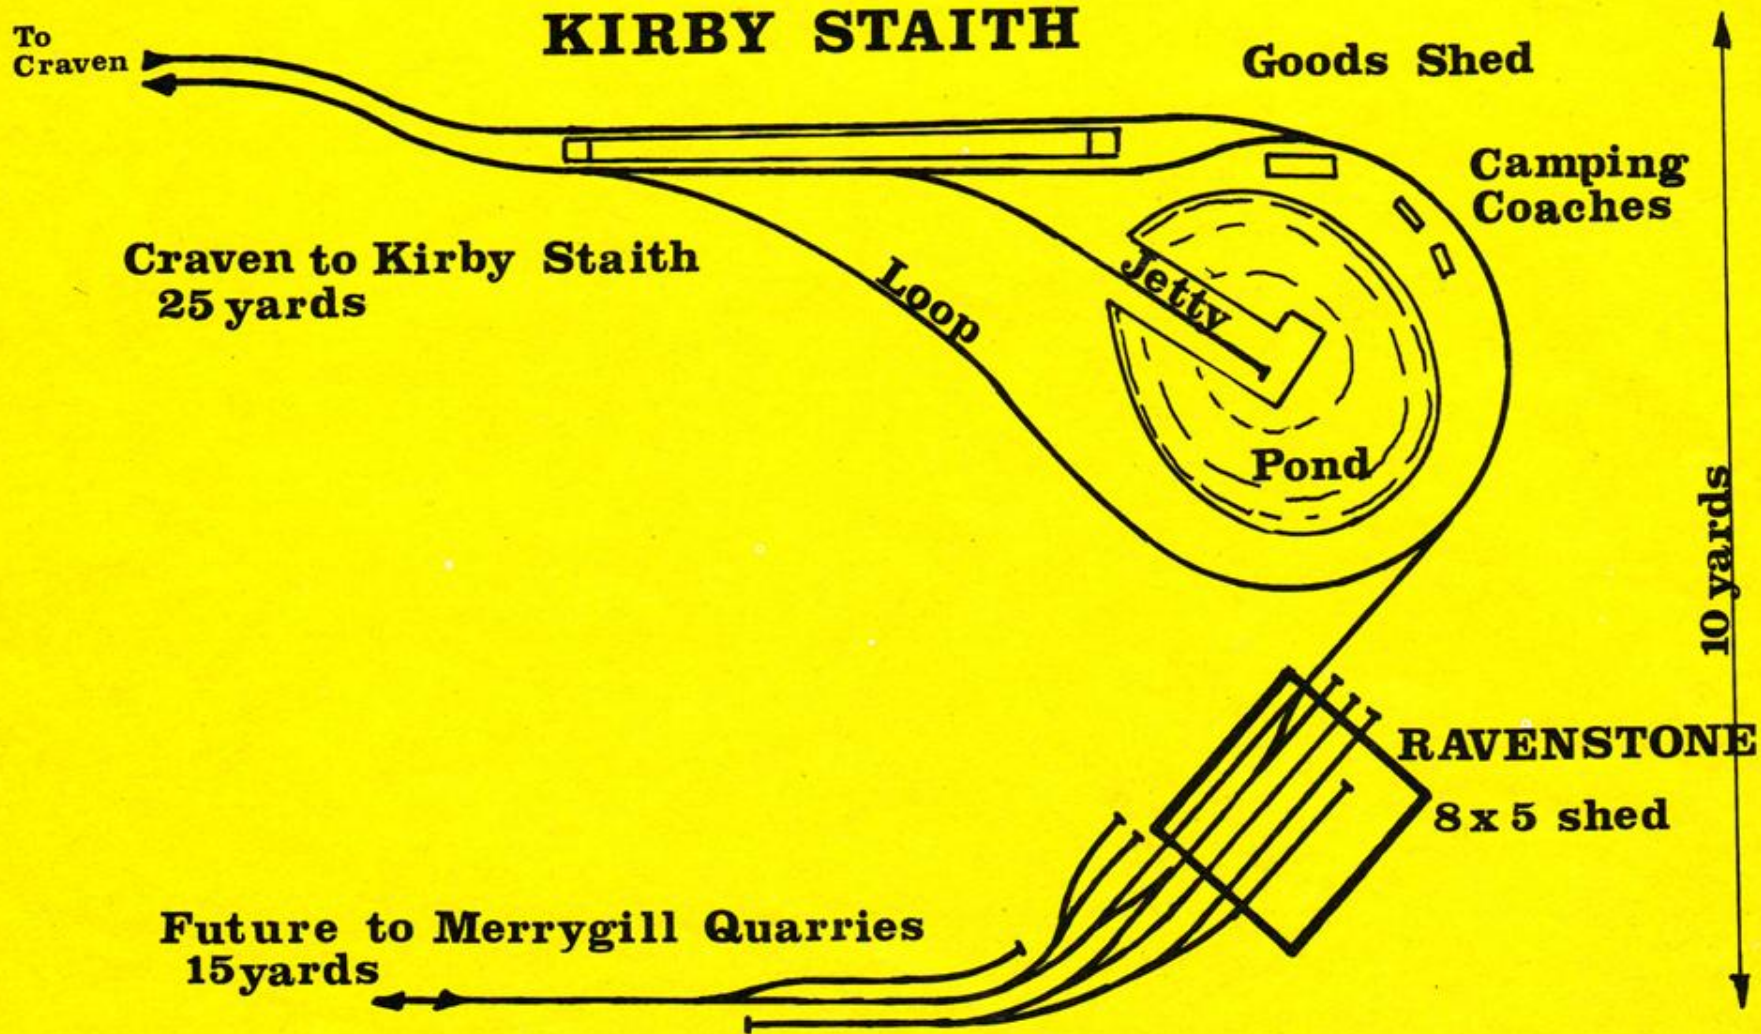

KIRBY STAITH

Goods Shed

Camping
Coaches

Craven to Kirby Staith
25 yards

Loop

Jetty

Pond

10 yards

RAVENSTONE

8 x 5 shed

Future to Merrygill Quarries
15 yards

CRAVEN C

NO TO DMV

DEWAT'S

LMS

1000

U.S.A. & Canada \$2.25

M.A.P.

HOBBY
MAGAZINE

**Garden Railways
The Herbaceous
Tracklayer
Craven to
Ravenstone**

August 1980 50p
U.S.A. & Canada \$2.25
MAP HOBBY
MAGAZINE

Model Railways

Garden Railways
The Herbaceous
Tracklayer
Craven to
Ravenstone

LAST TRAIN RAN
MAY 2008