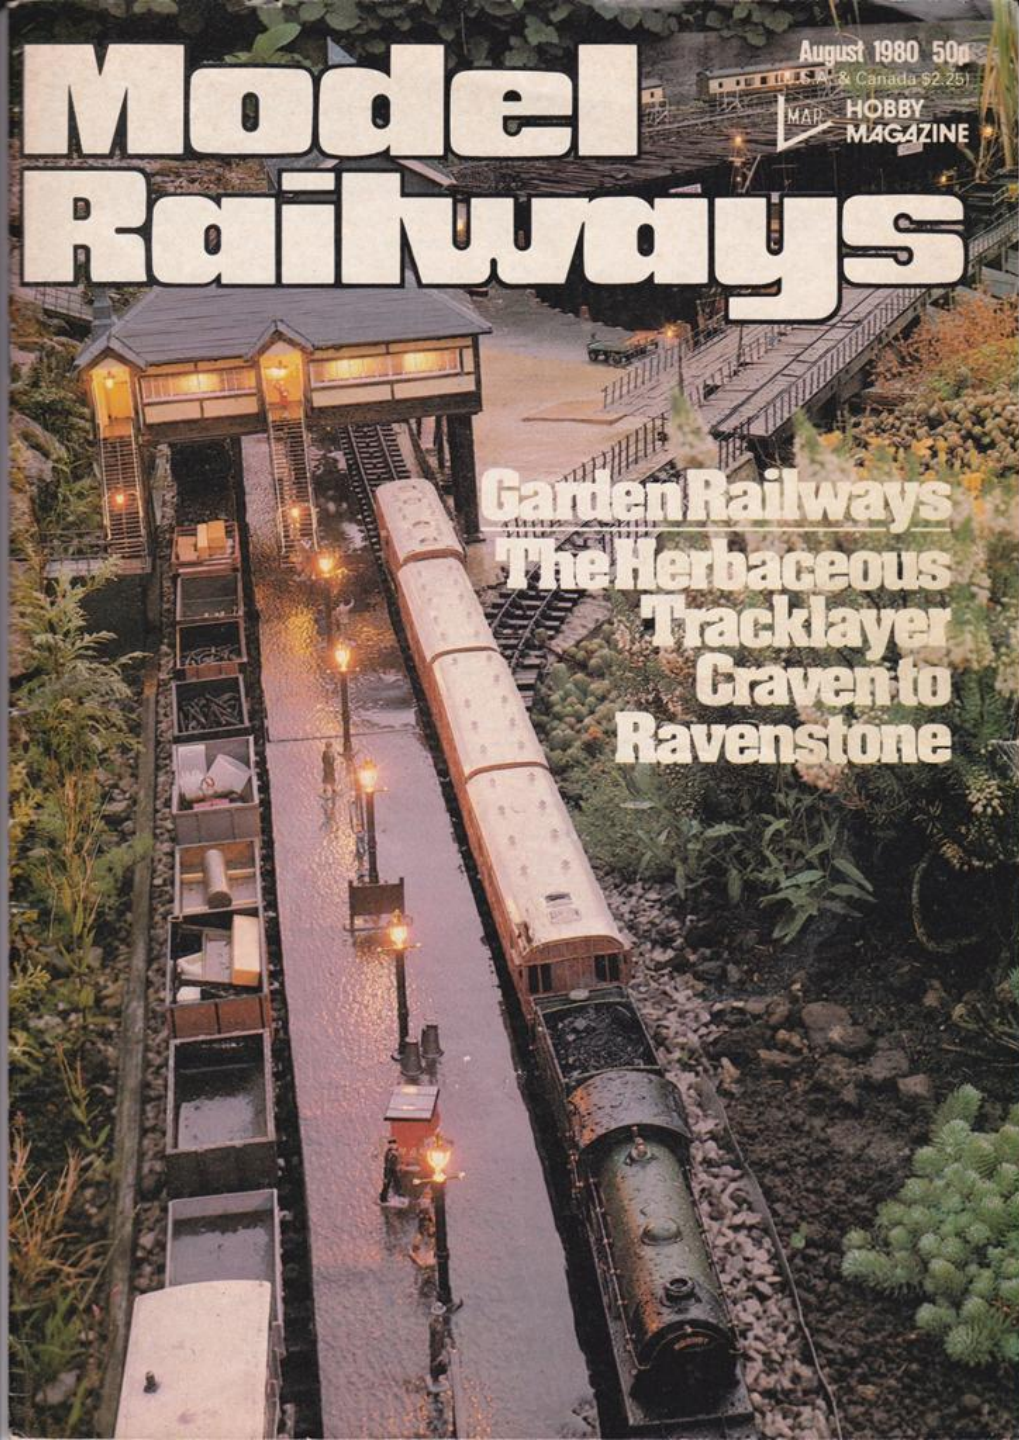

Model Railways

August 1980 50p

U.S.A. & Canada \$2.25

MAR HOBBY
MAGAZINE

**Garden Railways
The Herbaceous
Tracklayer
Craven to
Ravenstone**

CRAVEN

10

Kirby
Staith

Platform

Goods &
Passenger
Sidings

Platform

Goods
Yard

Loco Depot

24' x 8' Garage

Bench

To
Craven